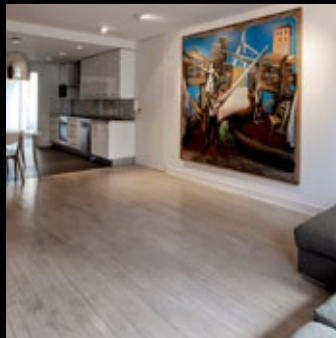

MAISON SAINT-HONORE : A COLLECTOR'S APARTMENT

LE 3 MAISON SAINT-HONORE IS A COLLECTOR'S APARTMENT LOCATED AT THE CORNER OF RUE SAINT HONORE, BETWEEN THE PLACE DE LA CONCORDE AND THE PLACE DE LA MADELEINE, A FEW STEPS FROM THE GRAND PALAIS AND THE LOUVRE MUSEUM.

MAISON SAINT HONORE

PARIS

THIS PRESTIGIOUS ARCHITECTURAL LOCATION, OFFERS GALLERIES A UNIQUE AND CONTEMPORARY PLACE TO BE AT THE HEART OF PARISIAN CULTURAL ART AND CURRENT EVENTS.

LE 3 IS A DUPLEX OFFERING TWO EXHIBITION SPACES: ONE AREA IS 60 SQUARE METERS WITH AN ENTRANCE, AN OPEN PLAN KITCHEN, AND AN EXHIBITION LOUNGE. THE SECOND AREA IS 90 SQUARE METERS, WHICH IS UPDATED WITH THE LATEST TRENDS. IT HAS AN EXHIBITION SPACE WITH A BAR THAT OPENS ONTO A SHADED TERRACE THAT IS 10 SQUARE METERS, AS WELL AS A BEDROOM AND BATHROOM.