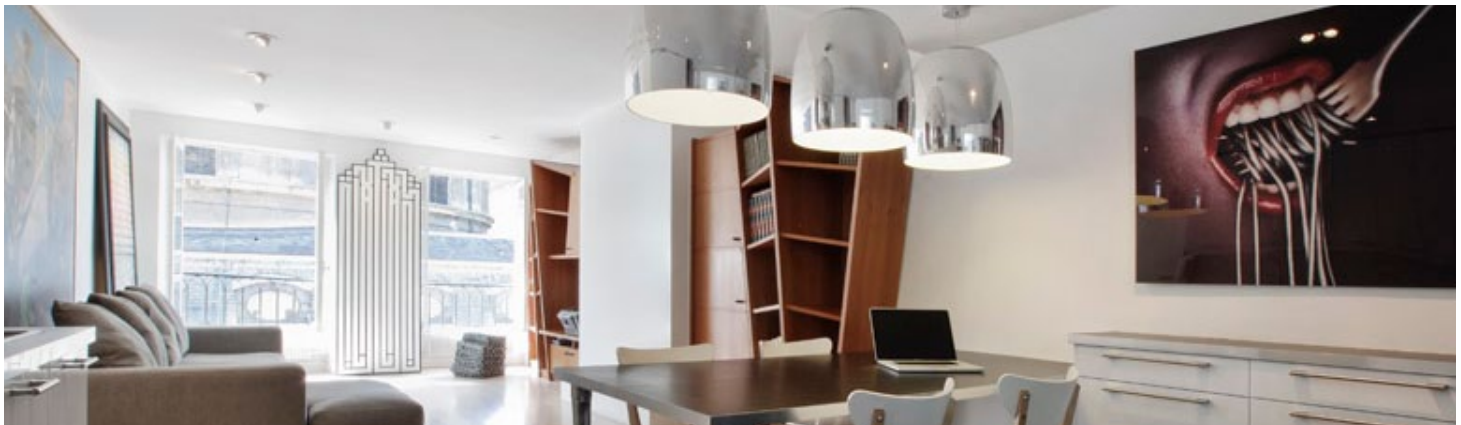

IDENTITE INSTRUMENTS

S.A. AU CAPITAL DE 80005 EUROS

RCS NANTERRE 349 726 620

TVA FR 33349726620

HEADQUARTERS : 7, RUE GERHARD - 92800 PUTEAUX

BANK : HSBC FR PUTEAUX

IBAN FR76 3005 6000 8400 8420 0121 516

BIC CCFRFRPP